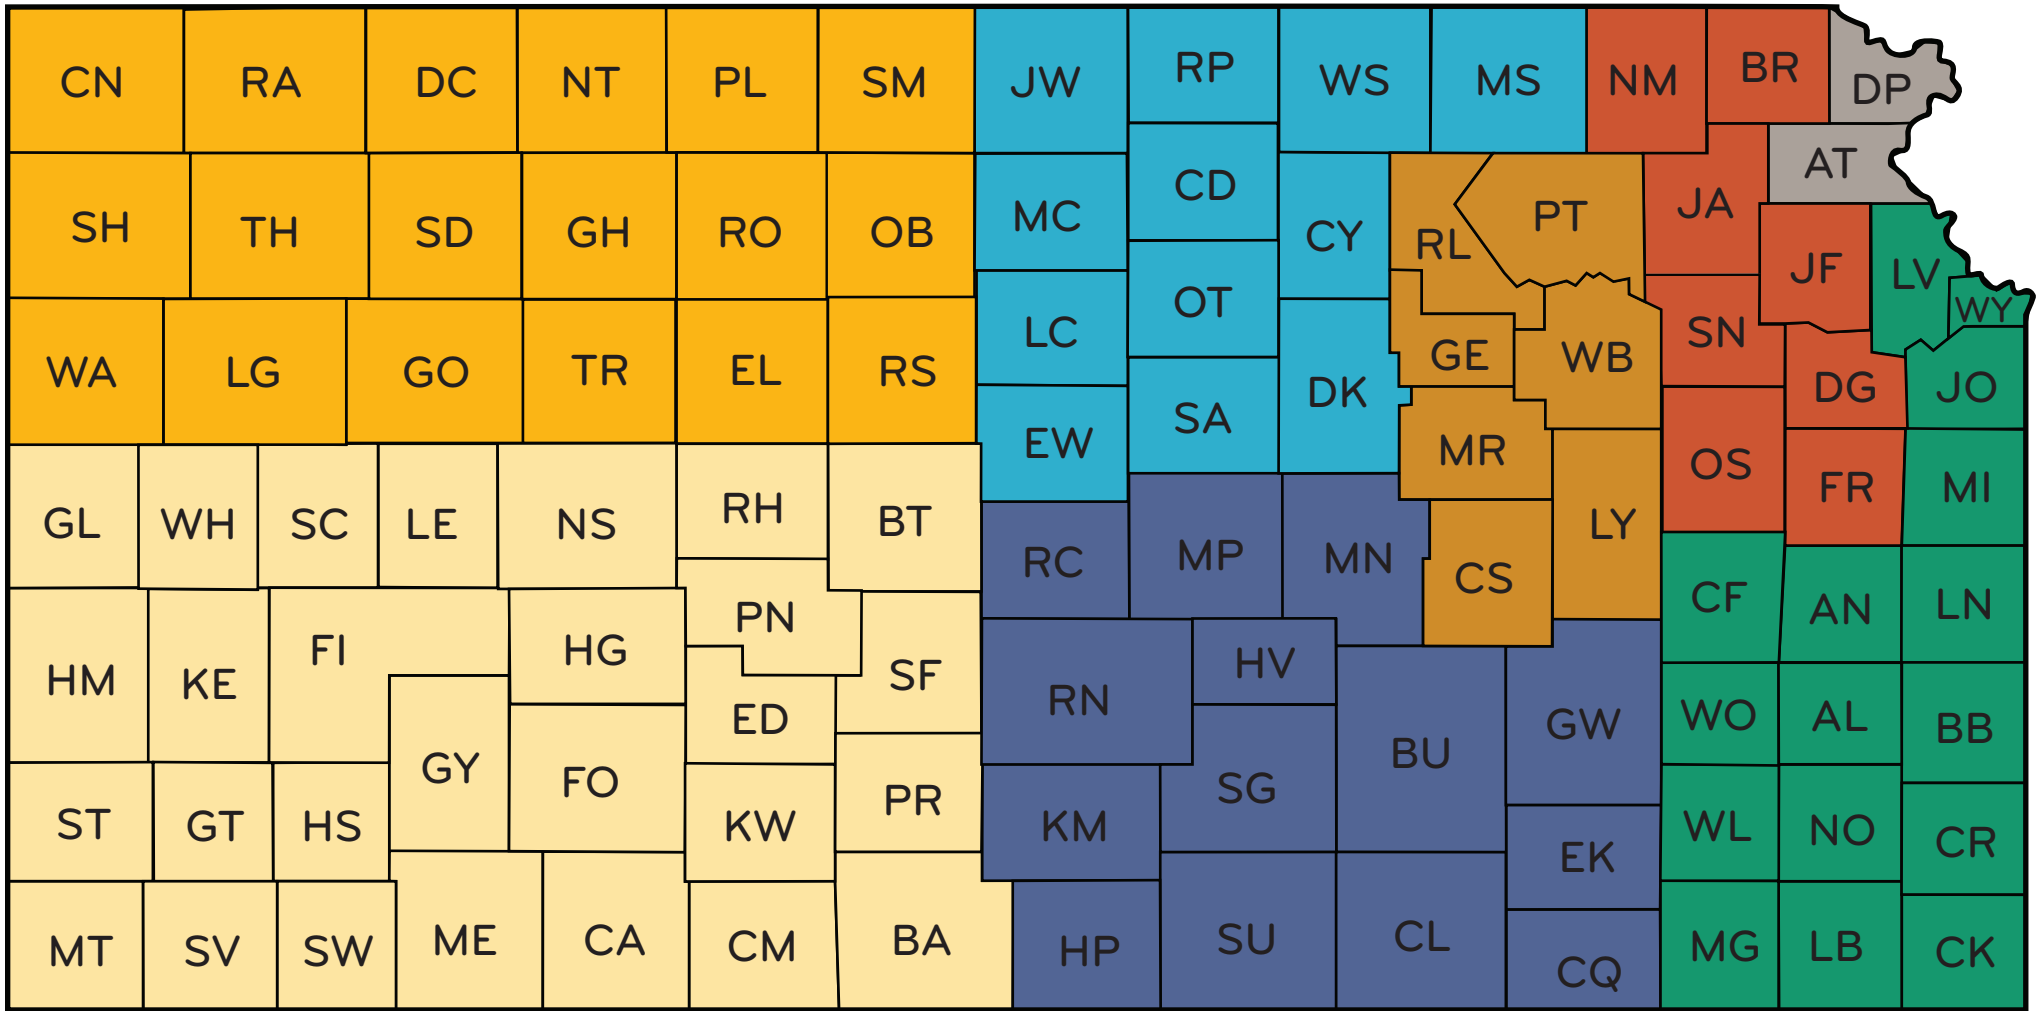

In order for KHF to best track the geographic distribution of partners, applicants and grantees, we use the map below. (<https://www.kansascommerce.gov/economic-development-districts/>) These eight (8) regions are based on the Economic Development Districts used by the Kansas Department of Commerce.

- Northwest Region
- South Central Region
- Mid-America Region
- Great Plains Region
- Flint Hills Region
- Mo-Kan Region
- North Central Region
- Southeast Region